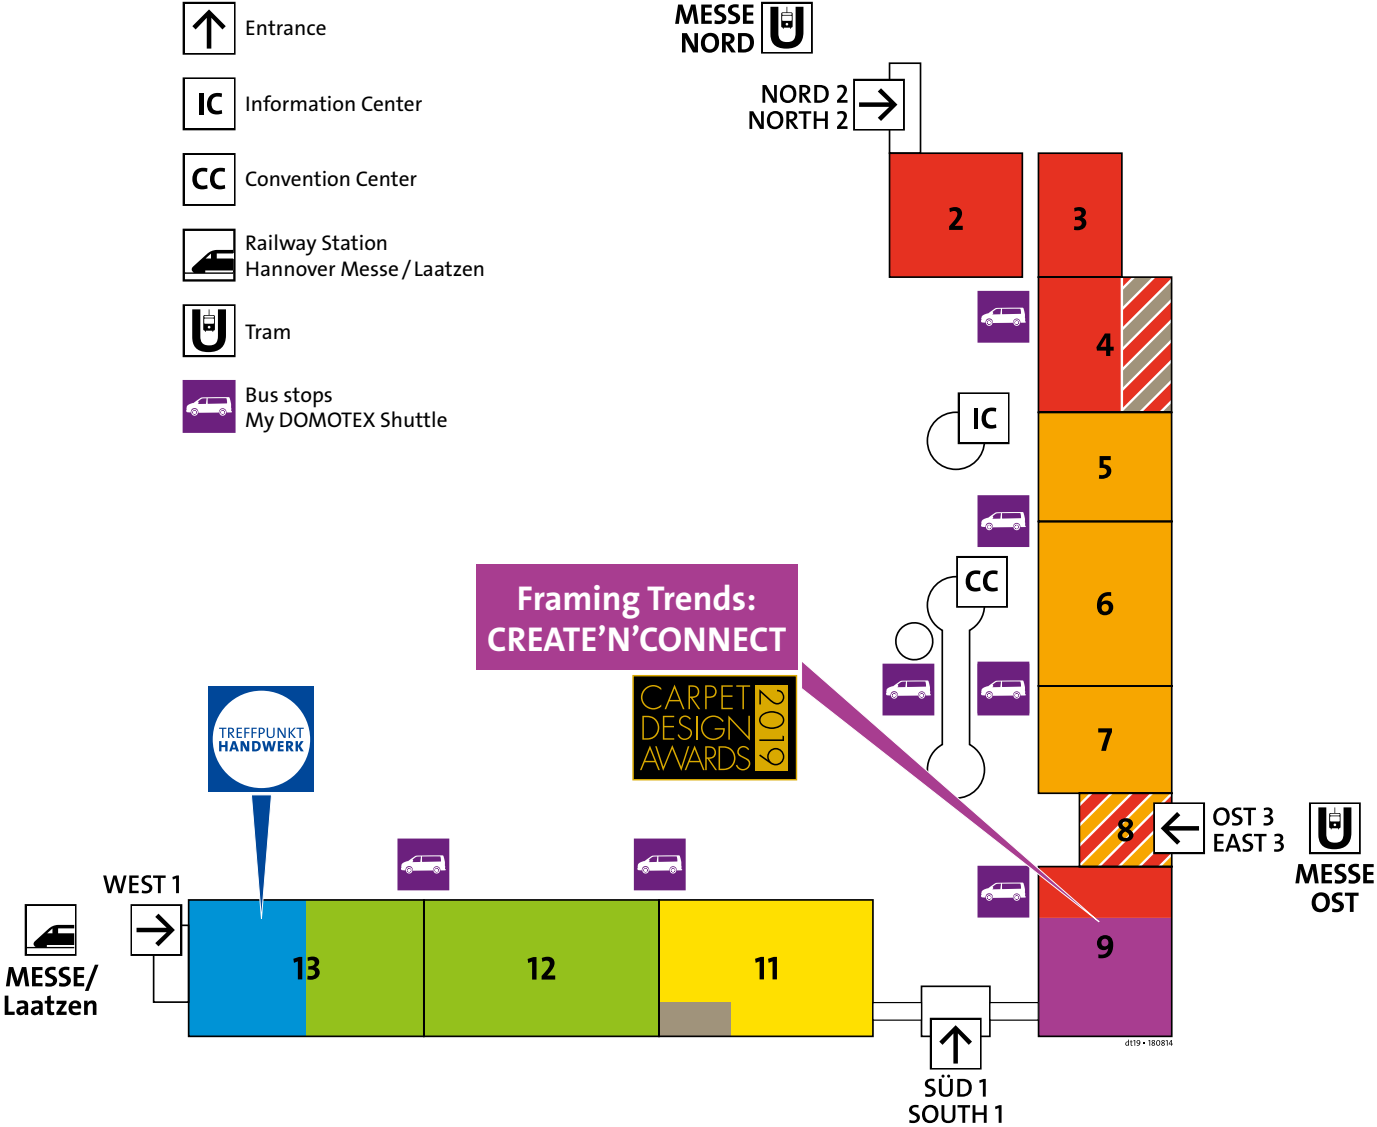

DOMOTEX ▪ 11–14 January 2019

Framing Trends and lifestyle and brand-oriented exhibitors from all product categories
Hall 9

Hand-made carpets and rugs
Halls 2–4, 8, 9

Machine-made carpets and rugs
Halls 5–8

Mats
Halls 4, 11

Textile floor coverings, fibres and yarns
Hall 11

Resilient floor coverings, design flooring /LVT and laminate flooring
Hall 12

Parquet and wood flooring
Halls 12–13

Application and installation technology
Hall 13

-  Entrance
-  Information Center
-  Convention Center
-  Railway Station
Hannover Messe /Laatzen
-  Tram
-  Bus stops
My DOMOTEX Shuttle

08/2018 • Modifications reserved • 180815